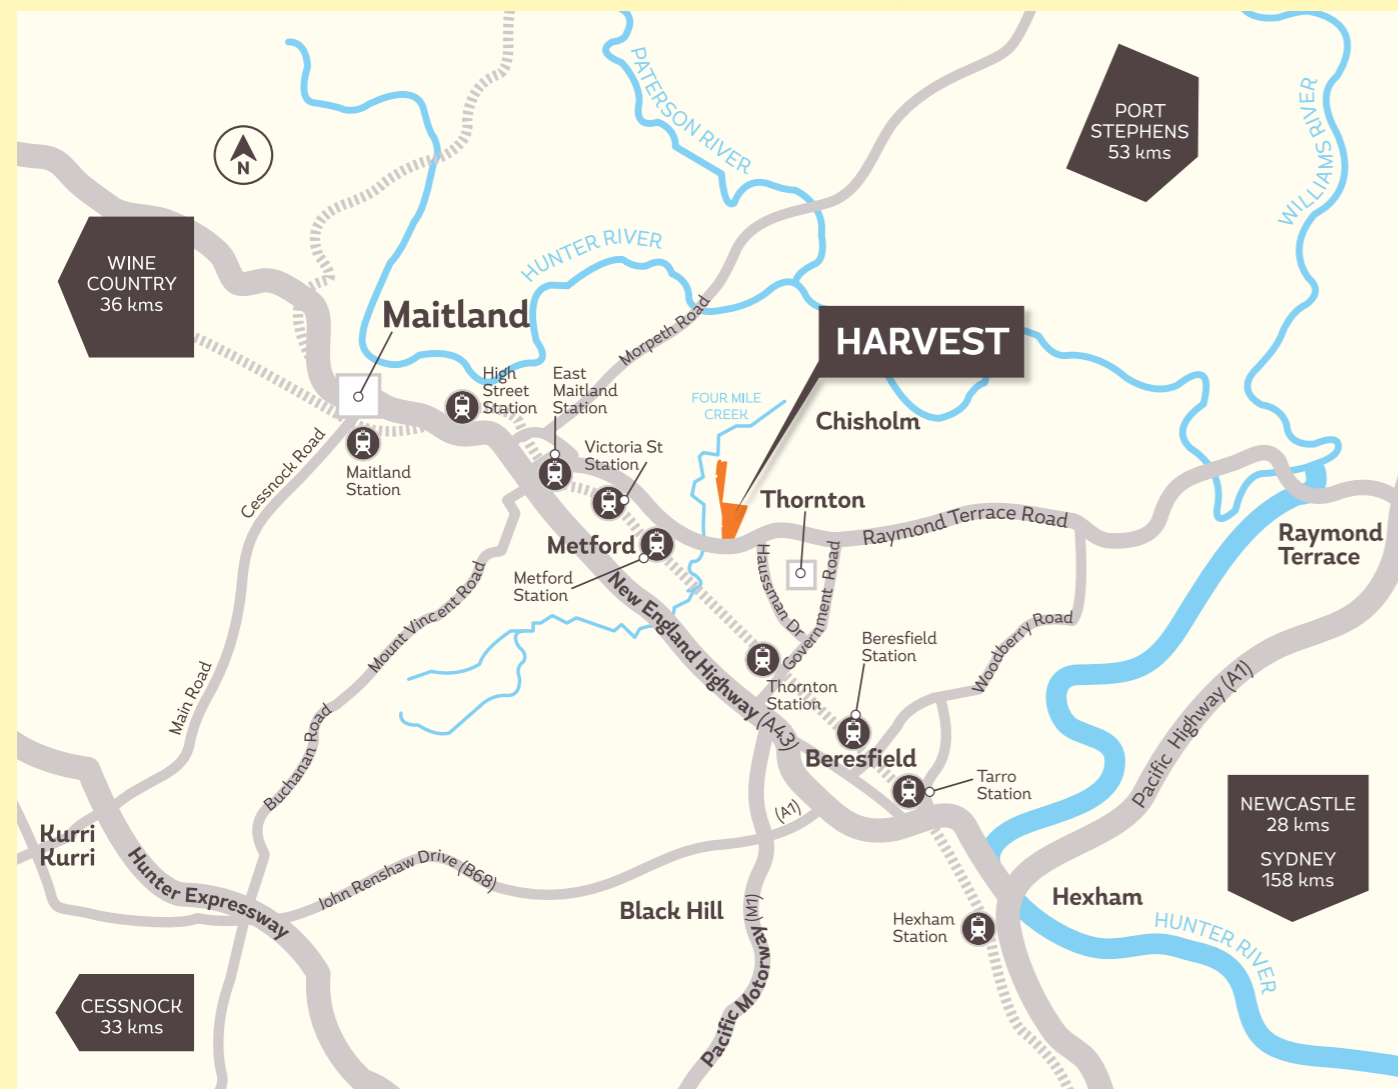

Harvest

by AVID Property Group

NEIGHBOURHOOD GUIDE

Sales and Information

Deborah Wright
M 0429 890 746

facebook.com/Harvestchisholm

twitter.com/Harvestchisholm